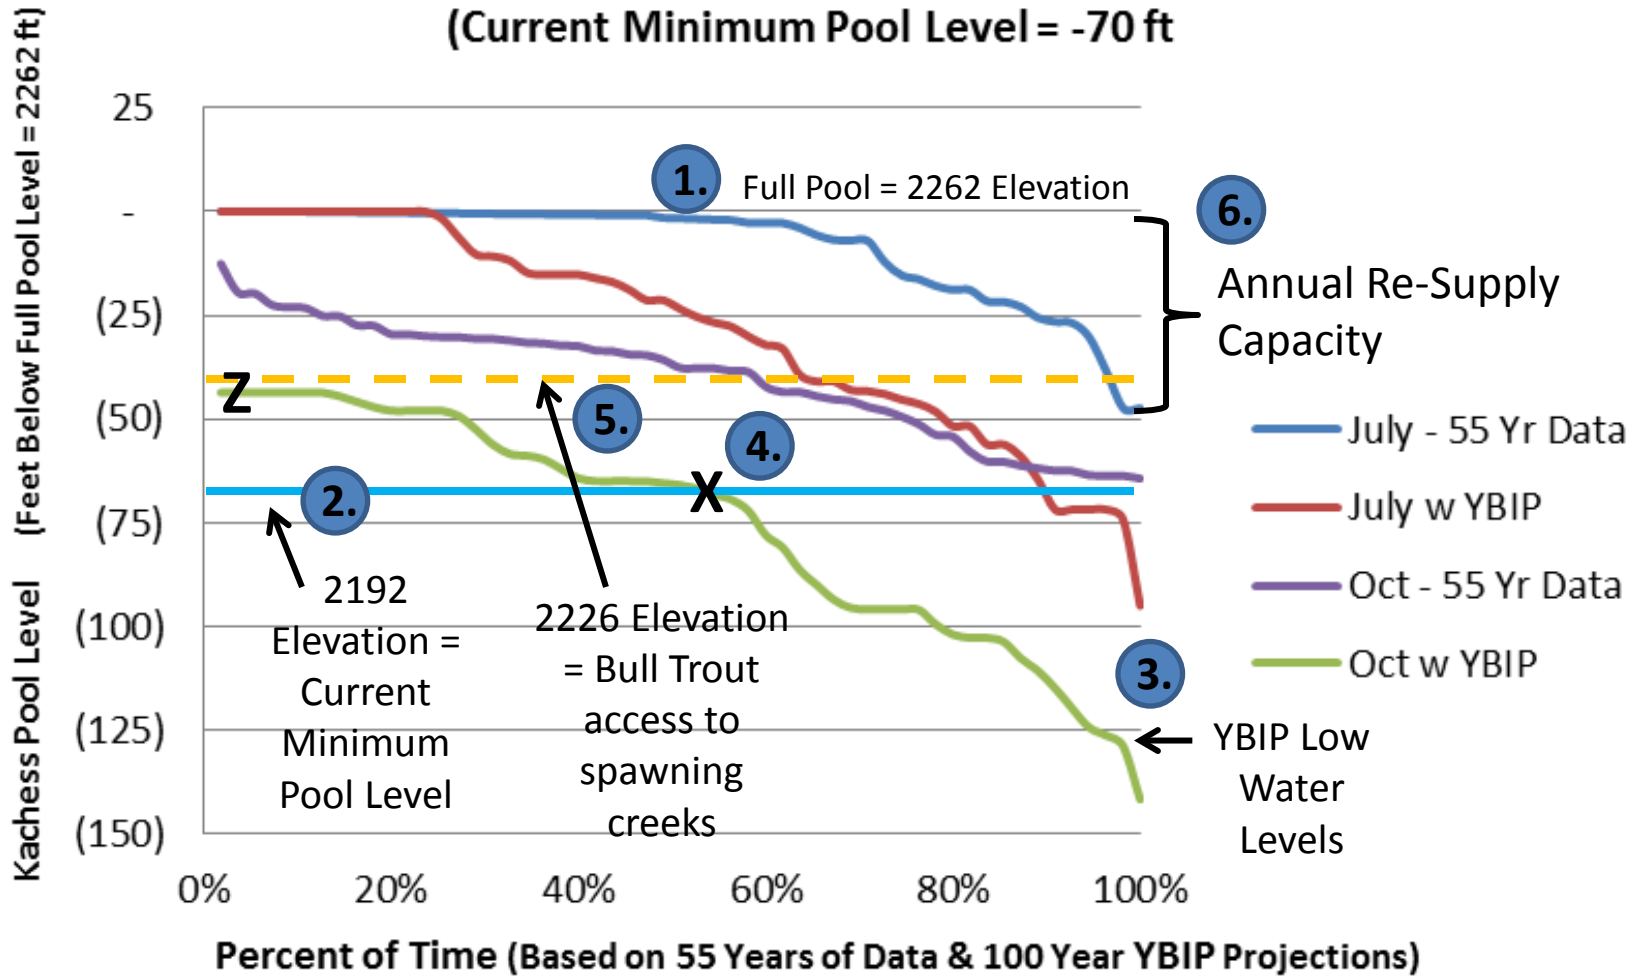

# Lake Kachess Pool Level: YBIP Impact

(Current Minimum Pool Level = -70 ft)

Source: JJS analysis based on BoR, Work Group and US Dept. of Agriculture data